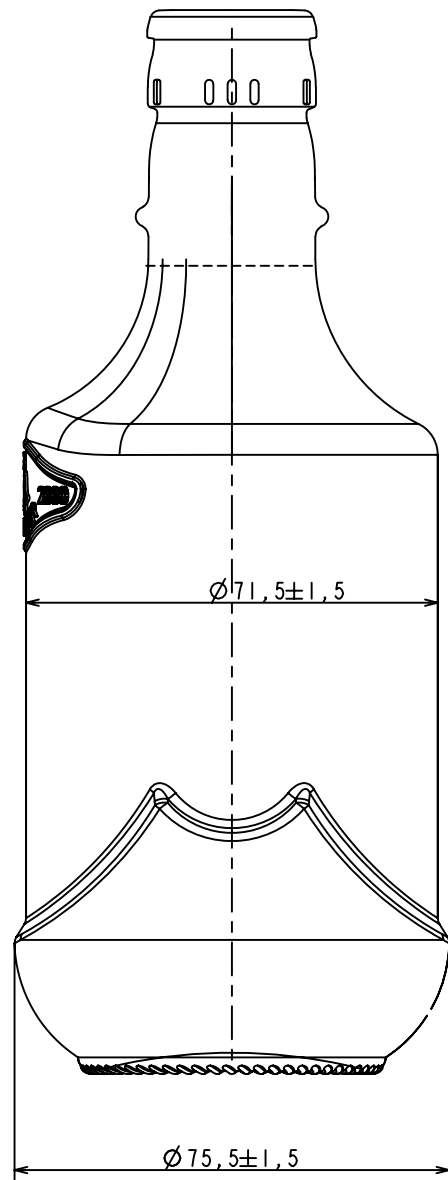

185±1.2
INCLUDING KNURLIN

	JOB NAME	375 ml Ghandour
	Item no.	262A
	FILLING POINT	375ML ± 6ML
	BRIMFULL	390ML ± 6ML
	WEIGHT	300 GR ± 10GR
	FINISH	GUALA