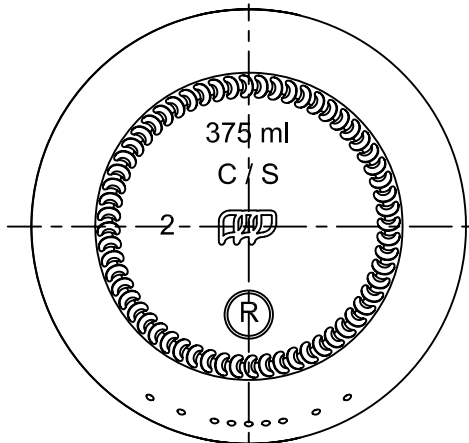

185±1.2
INCLUDING KNURLIN

	JOB NAME	375 ml Ghandour
	Item no.	262A
	FILLING POINT	375ML ± 6ML
	BRIMFULL	390ML ± 6ML
	WEIGHT	300 GR ± 10GR
	FINISH	GUALA