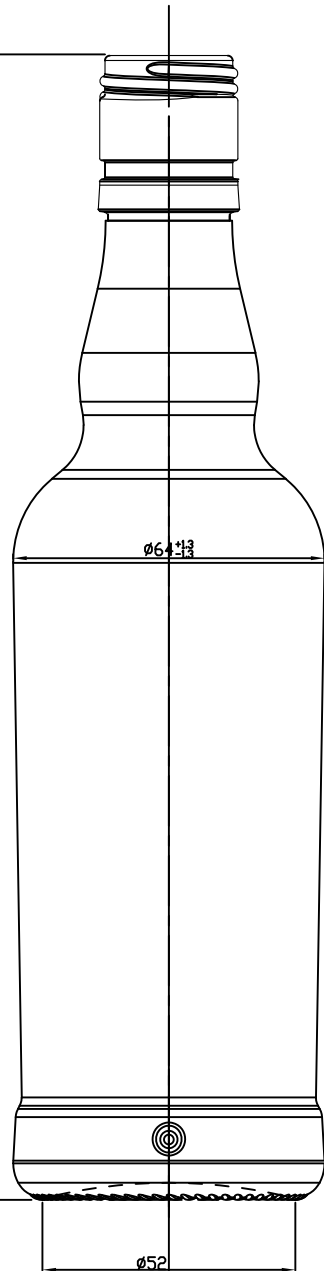

235.5<sup>+15</sup>  
INCLUDING STIPPLE

JOB NAME	375ml Vinegar Long Neck
Item no.	251
FILLING POINT	375ML ± 10ML
BRIMFULL	390 ± 10ML
WEIGHT	302 GR ± 10GR
FINISH	AC 305