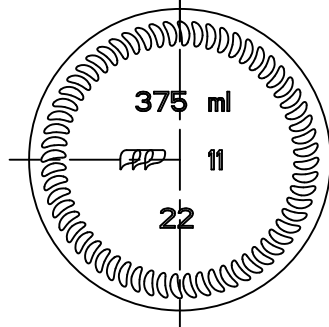

235.5<sup>+15</sup>  
INCLUDING STIPPLE

JOB NAME	375ml Vinegar Long Neck
Item no.	251
FILLING POINT	375ML ± 10ML
BRIMFULL	390 ± 10ML
WEIGHT	302 GR ± 10GR
FINISH	AC 305