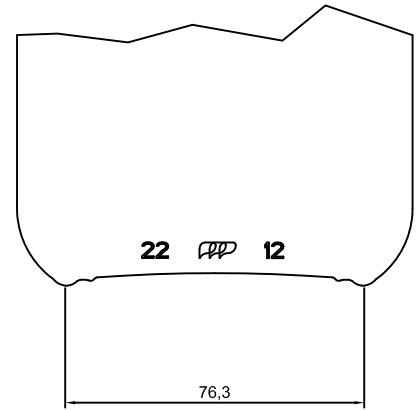

HELIX TO 66 DEEP
FD 138 B (8)

MCGI

JOB NAME	Tahina 980 ml JAR
Item no.	310
FILLING POINT	
BRIMFULL	980ML ± 10ML
WEIGHT	400 GR ± 10GR
FINISH	HELIX To 66 DEEP FD 138 B