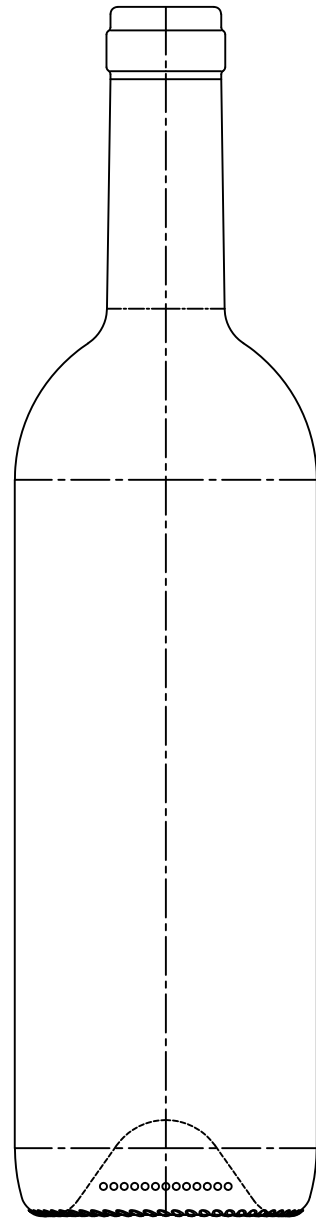

300.4±1.6 (with stippling)

 	JOB NAME	750 ml Bordeaux
	Item no.	264
	FILLING POINT	750ML ±10ML
	BRIMFULL	770ML ± 10ML
	WEIGHT	430 GR ± 10GR
	FINISH	CORK