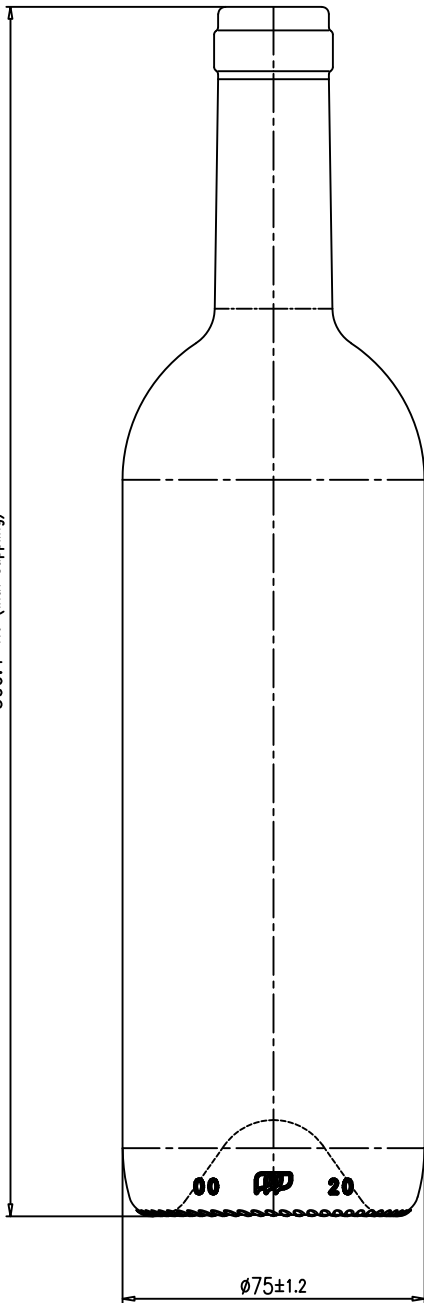

300.4±1.6 (with stippling)

 	JOB NAME	750 ml Bordeaux
	Item no.	264
	FILLING POINT	750ML ±10ML
	BRIMFULL	770ML ± 10ML
	WEIGHT	430 GR ± 10GR
	FINISH	CORK